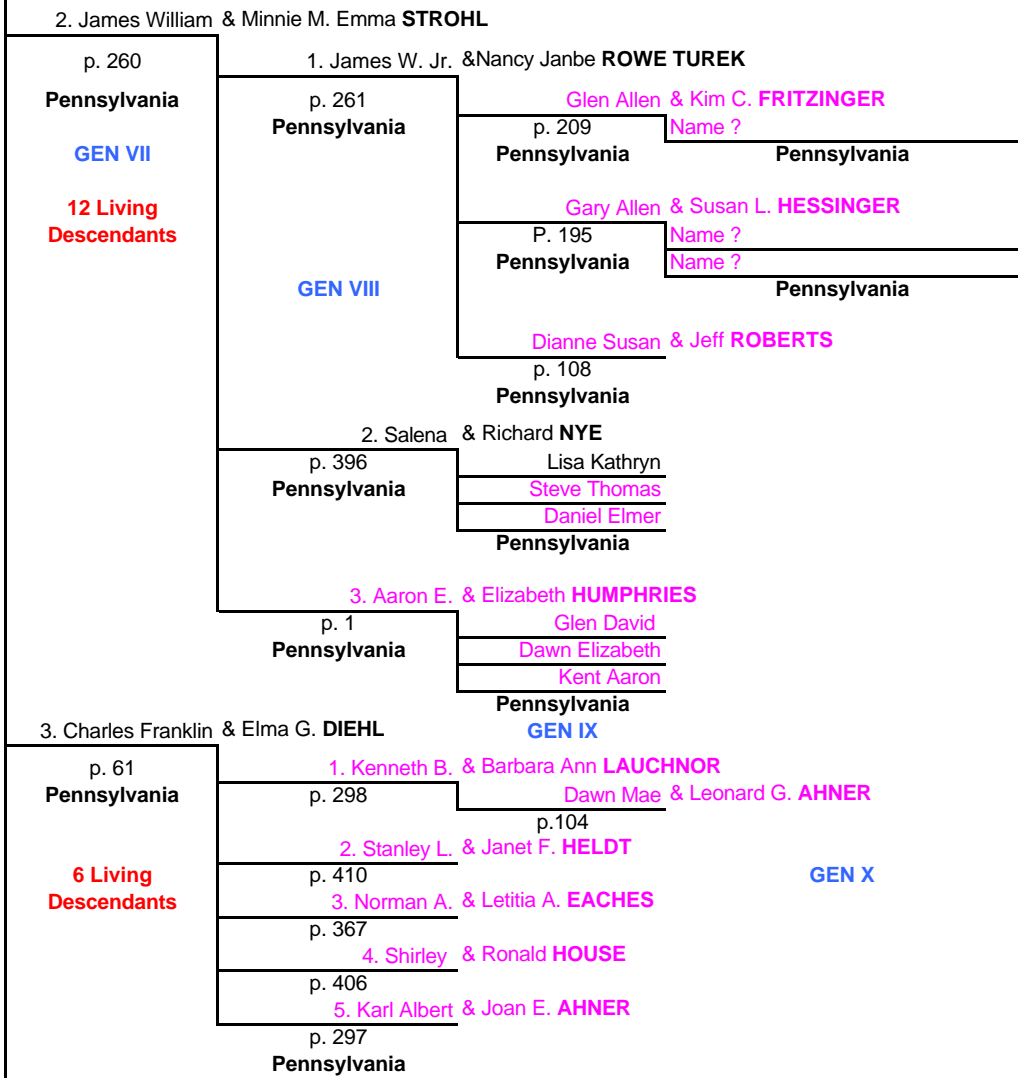

Adam (4) Sheckler

68 Living Descendants
Not including spouses
as of 1988

continued
45 Living descendants

Adam (4) Sheckler - continued

continued
45 Living descendants

continued
27 Living descendants

Adam (4) Sheckler - continued

continued
27 Living descendants

continued
12 Living descendants

Adam (4) Sheckler - continued

continued
12 Living descendants