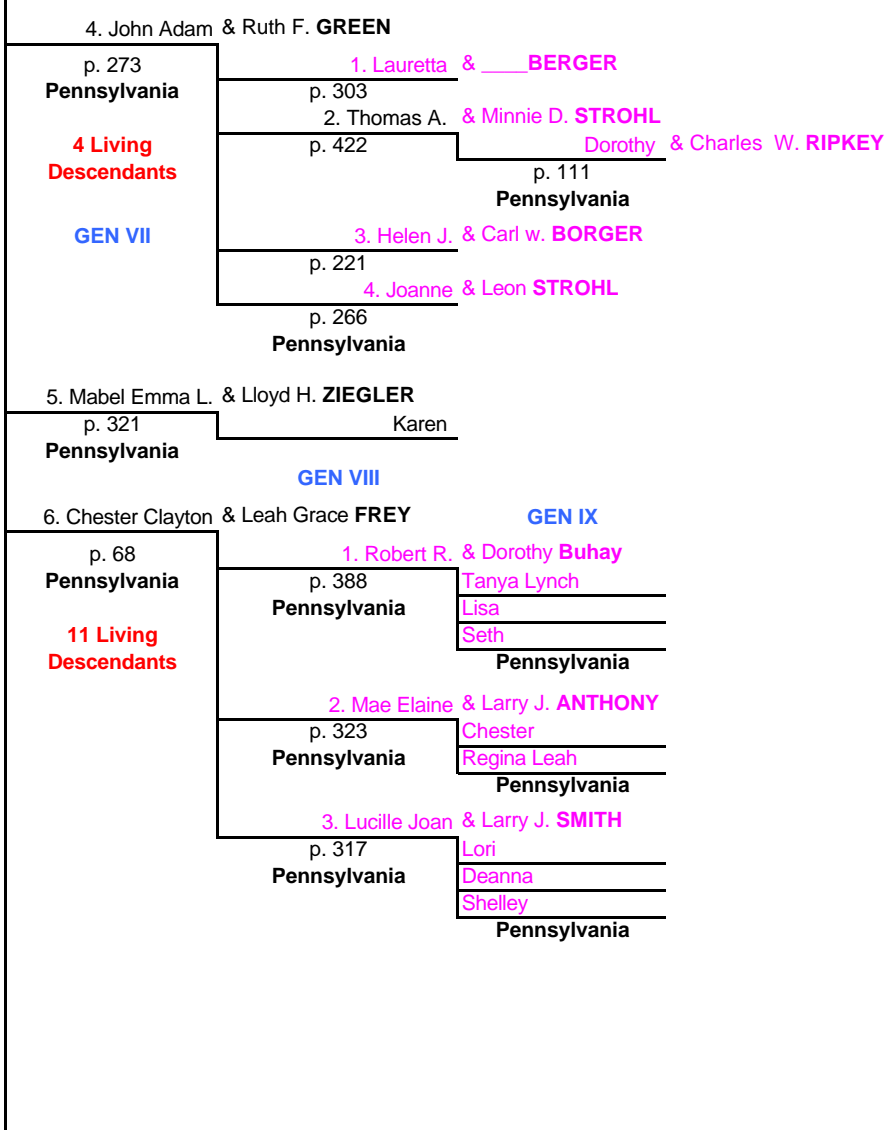

Adam (4) Sheckler

68 Living Descendants
Not including spouses
as of 1988

continued
45 Living descendants

Adam (4) Sheckler - continued

continued
45 Living descendants

continued
27 Living descendants

Adam (4) Sheckler - continued

continued
27 Living descendants

continued
12 Living descendants

Adam (4) Sheckler - continued

continued
12 Living descendants