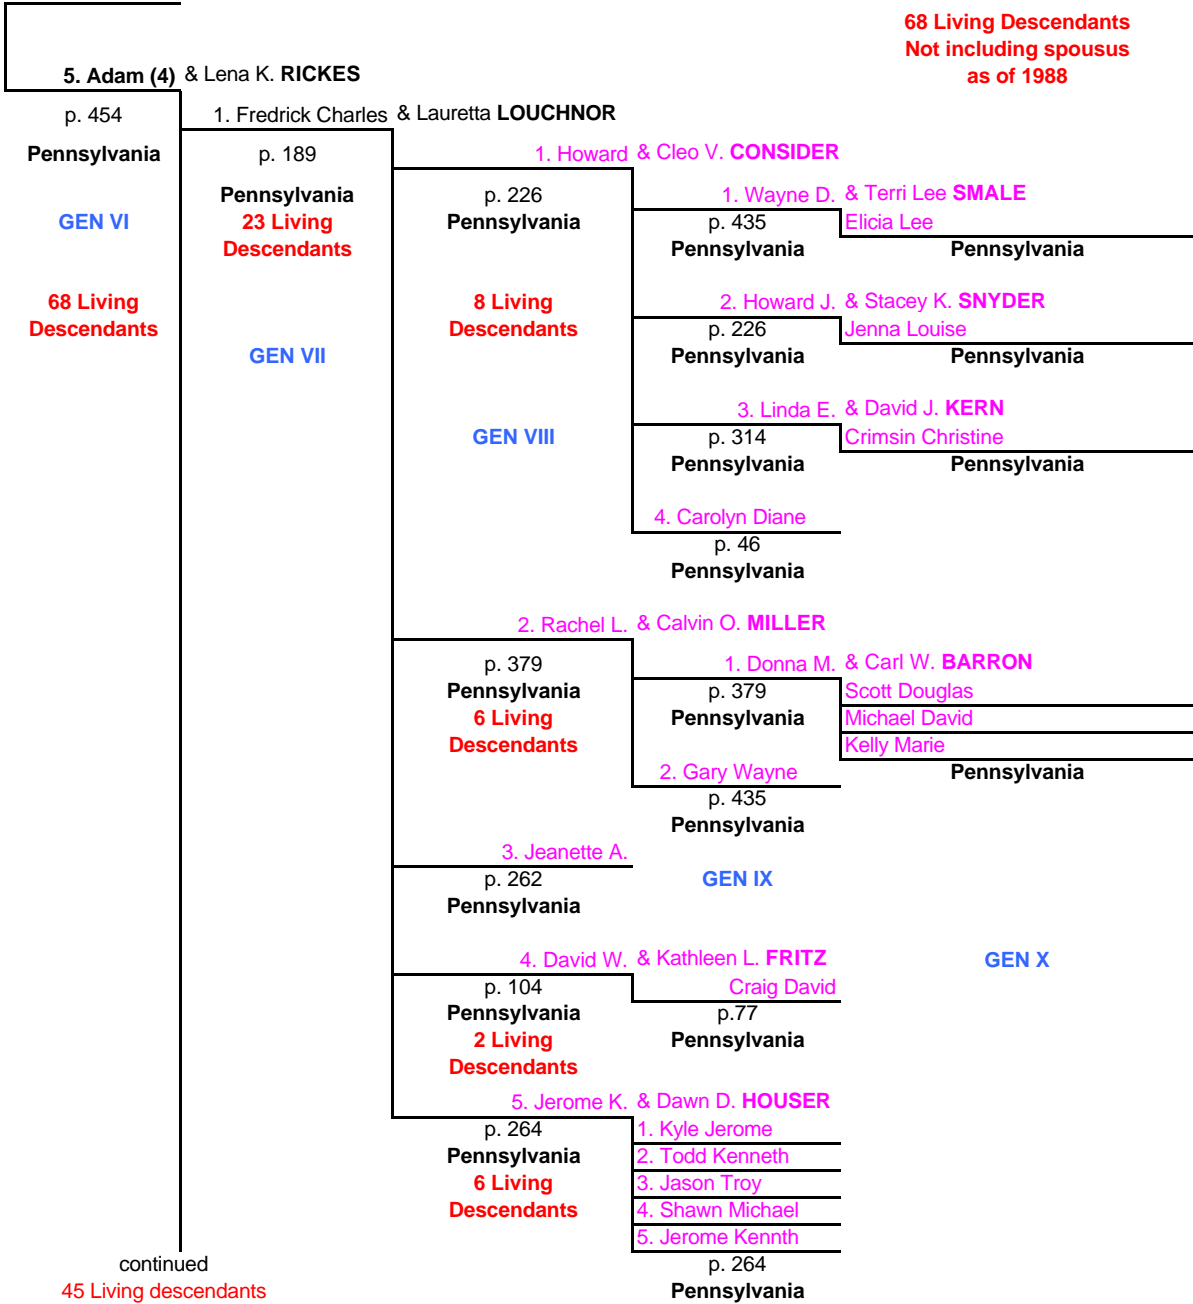

Adam (4) Sheckler

68 Living Descendants
Not including spouses
as of 1988

continued
45 Living descendants

Adam (4) Sheckler - continued

continued
45 Living descendants

continued
27 Living descendants

Adam (4) Sheckler - continued

continued
27 Living descendants

continued
12 Living descendants

Adam (4) Sheckler - continued

continued
12 Living descendants