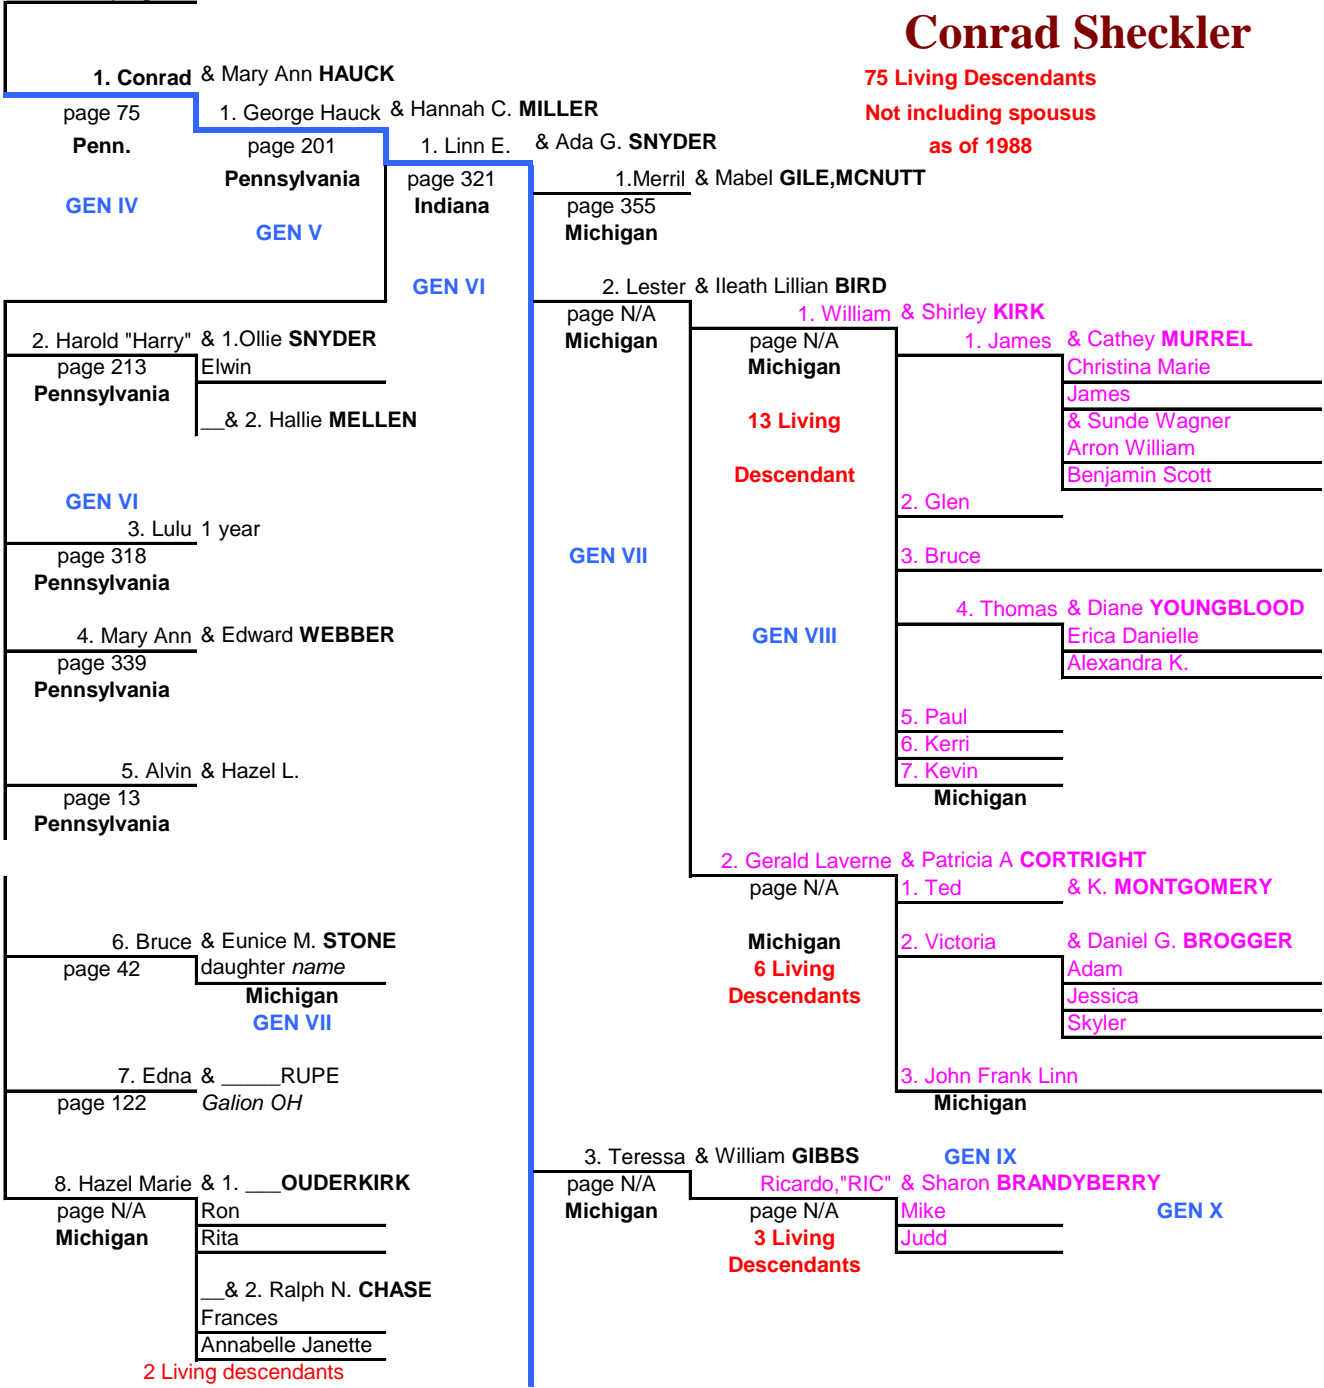

From page 5 **Adam**

Conrad Sheckler

75 Living Descendants
Not including spouses
as of 1988

continued
51 Living descendants