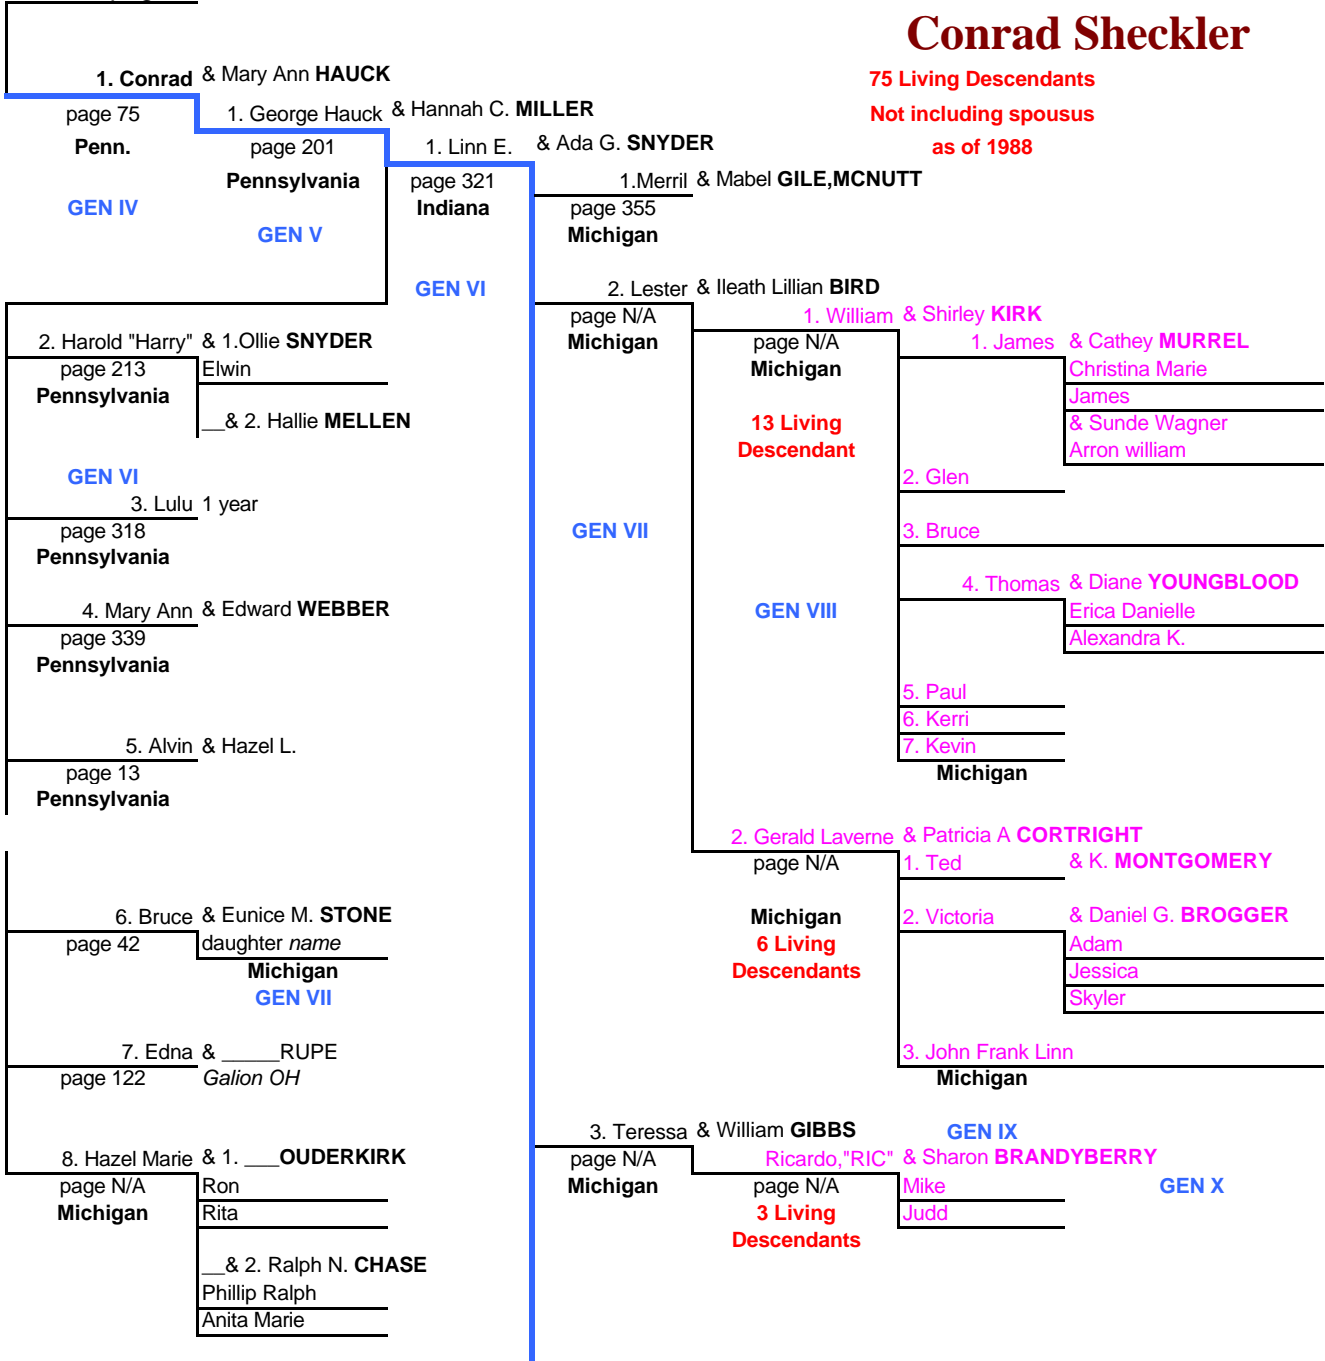

From page 5 Adam

Conrad Sheckler

75 Living Descendants
Not including spouses
as of 1988

continued
51 Living descendants