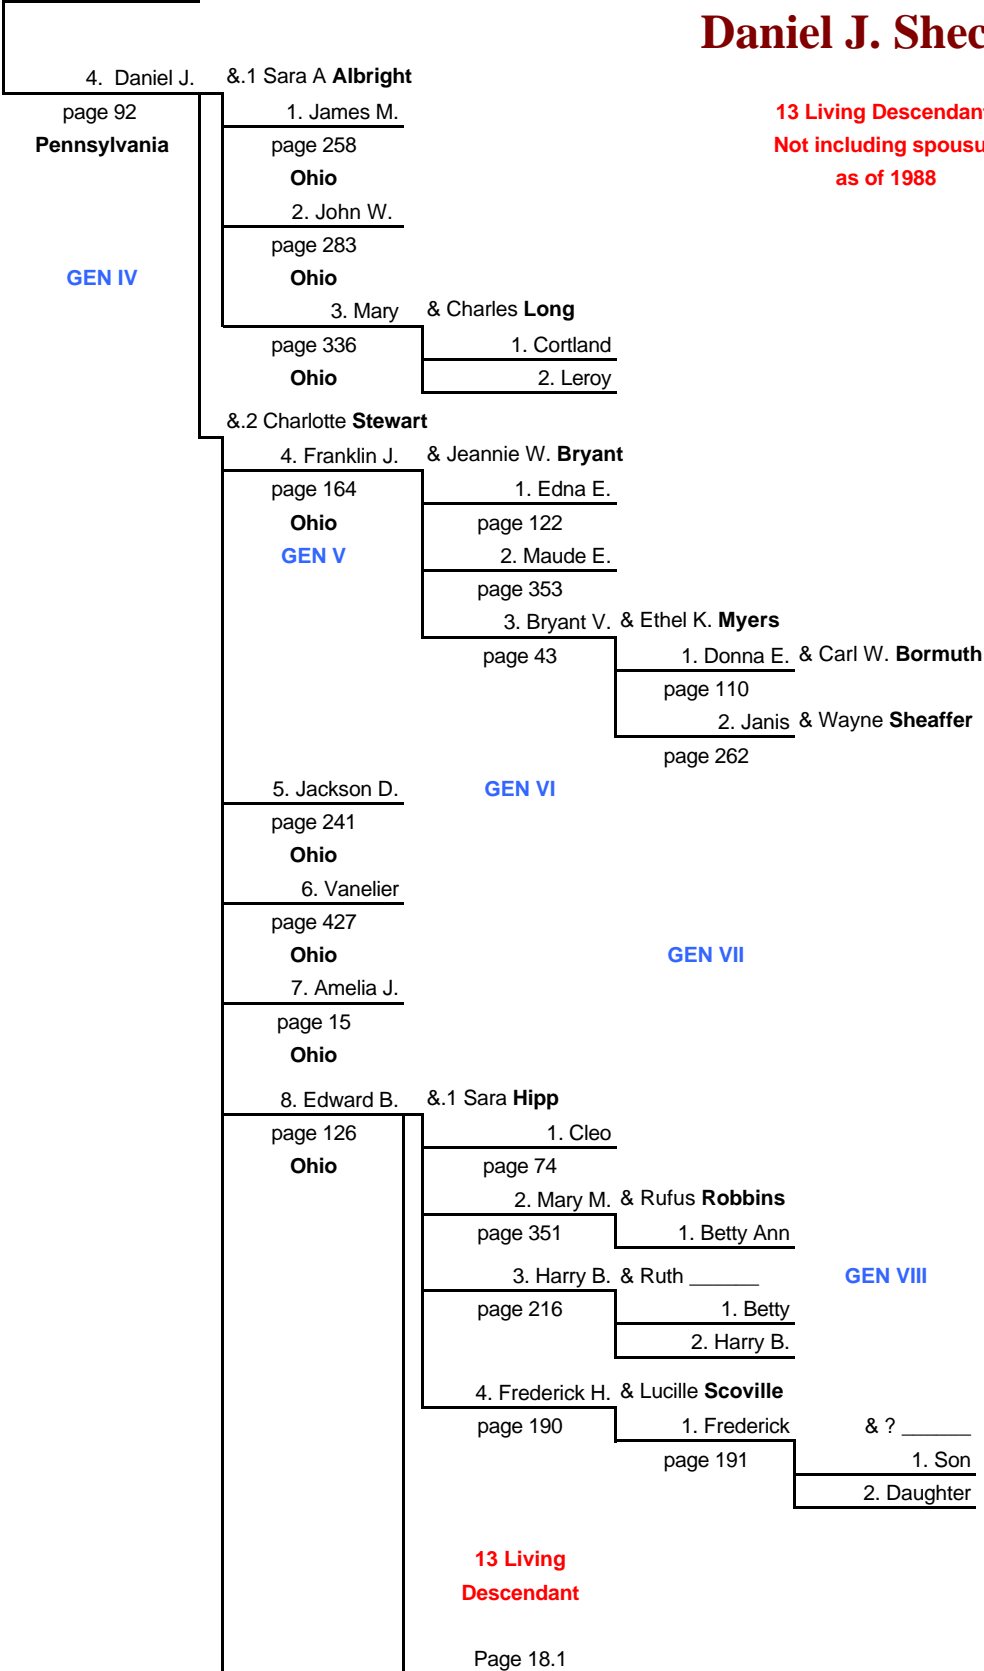

see Page 6

John

Daniel J. Sheckler

**13 Living Descendant
Not including spouses
as of 1988**

Daniel J. Sheckler

**13 Living
Descendant**

&.2 Maude Colbert

5. Nellie M. & John A. **White**

page 364

Pennsylvania

- 1. Eugene Alfred
- 2. Myron John
- 3. Lawrence Edward
- 4. Dorothy Elizabeth
- 5. Mary Ellen
- 6. Zelma Viola
- 7. Darlene Evelyn

6. Alice

page 12

Ohio

&.3 Alice M. **Swander**

7. Lloyd E. & Zelma **McCowan**

page 315

Ohio

**13 Living
Descendant**

GEN VI

1. Thomas E. & Lillian J. **Dial**

page 422

Texas

1. Thomas E. Jr. & Linda **Barnhouse**

9. Stewart S	& Cora A. Miller
page 411	1. Helen C. & Newell J. Alexander
Ohio	page 219
	Ohio
10. George W.	
page 206	
Ohio	
11. Frederick	& Lilliam P. Miller
p189	White Collies
Ohio	
12. Jesse G.	& Vivian M Hunt
page 265	1. Duane V.
Ohio	page 112
	Ohio