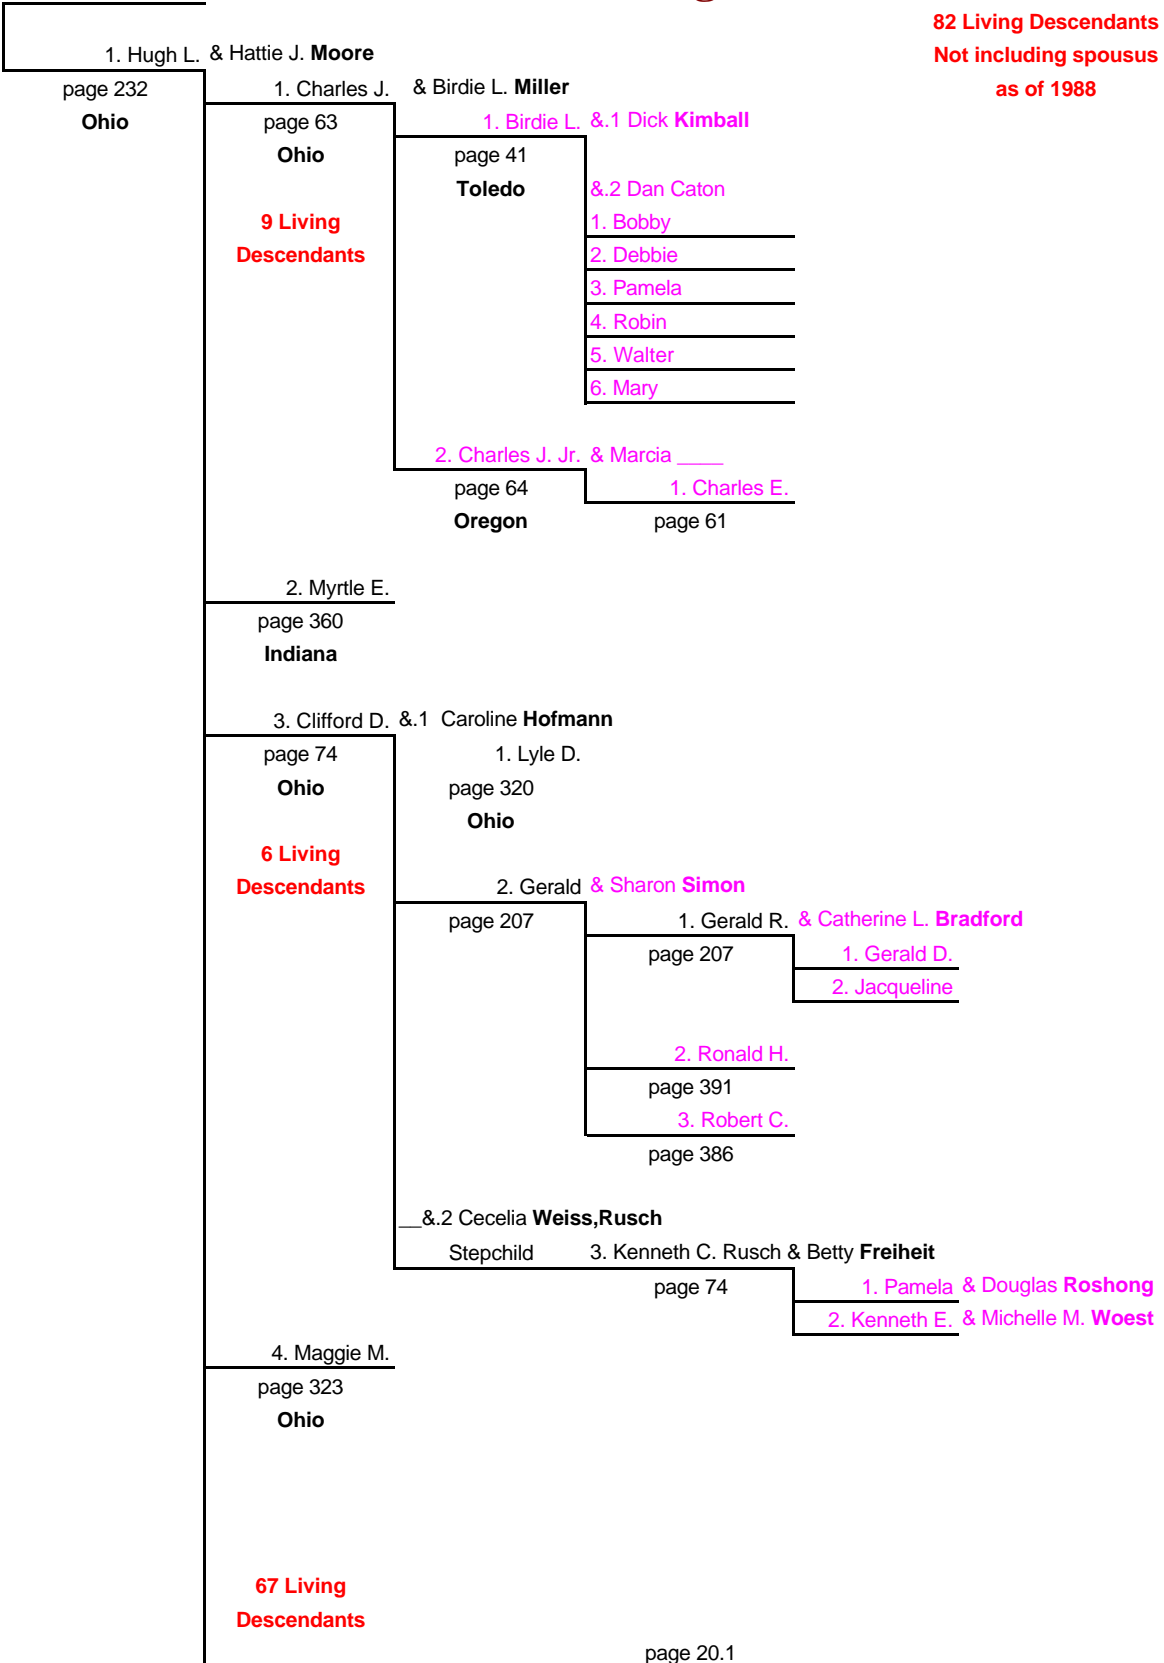

See Page 6

4. Jacob W.

Hugh LaVerne Sheckler

82 Living Descendants
Not including spouses
as of 1988

Hugh LaVerne Sheckler

5. Denzil L. & Mary A. **Haramic**

page 107

Toledo

**13 Living
Descendants**

1. **Denzil E. & Helen A. Warren**

page 107

1. **William W. & Betty Novotny**

page 457

Ohio

1. **Katherine Elizabeth**

2. **Stacy L. & William Corum**

3. Nathaniel

**15 Living
Descendants**

page 20.3

Hugh LaVerne Sheckler