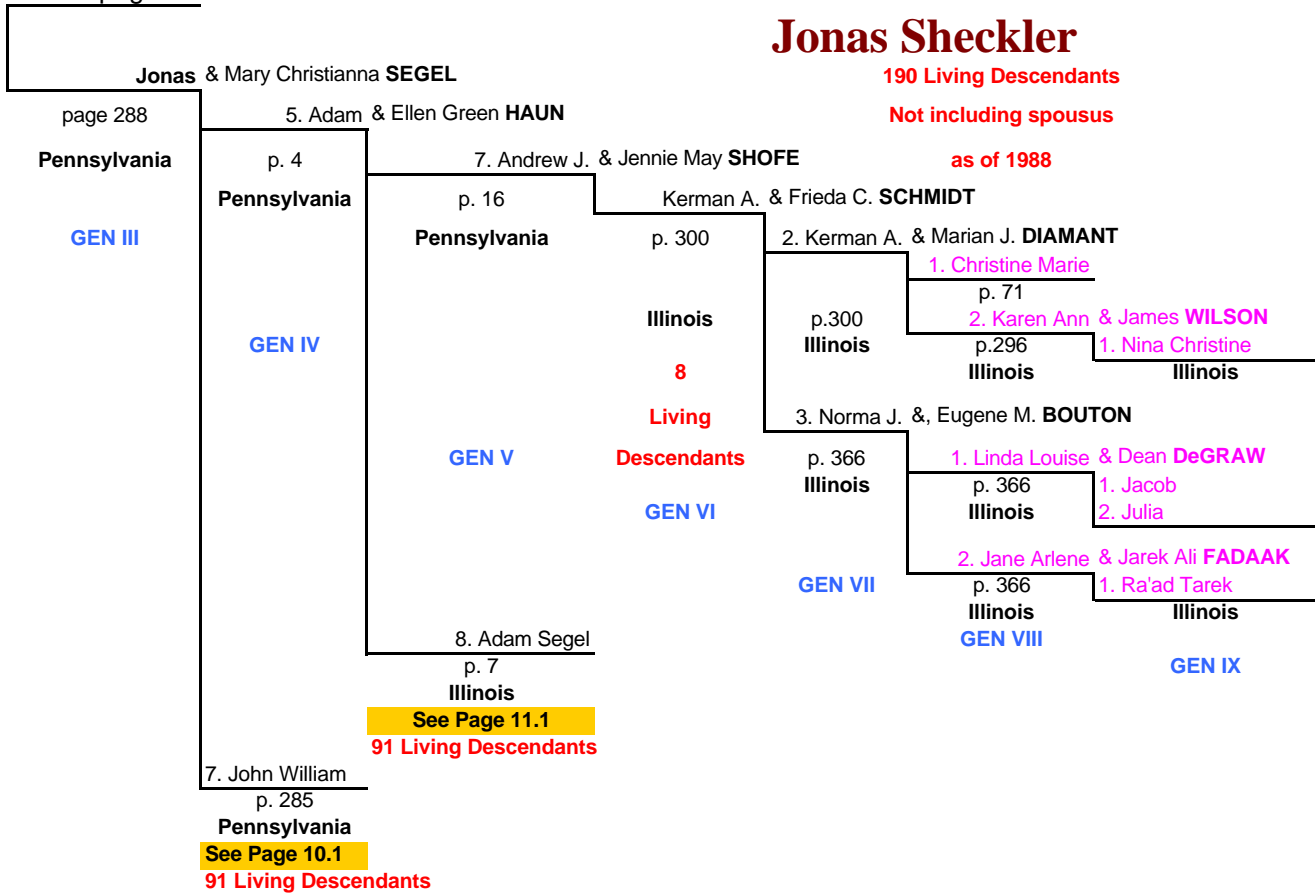

From page 5 **Daniel Martin**

# Jonas Sheckler

**190 Living Descendants**

**Not including spouses**

**as of 1988**

Children have been omitted on this page that did not carry on line.