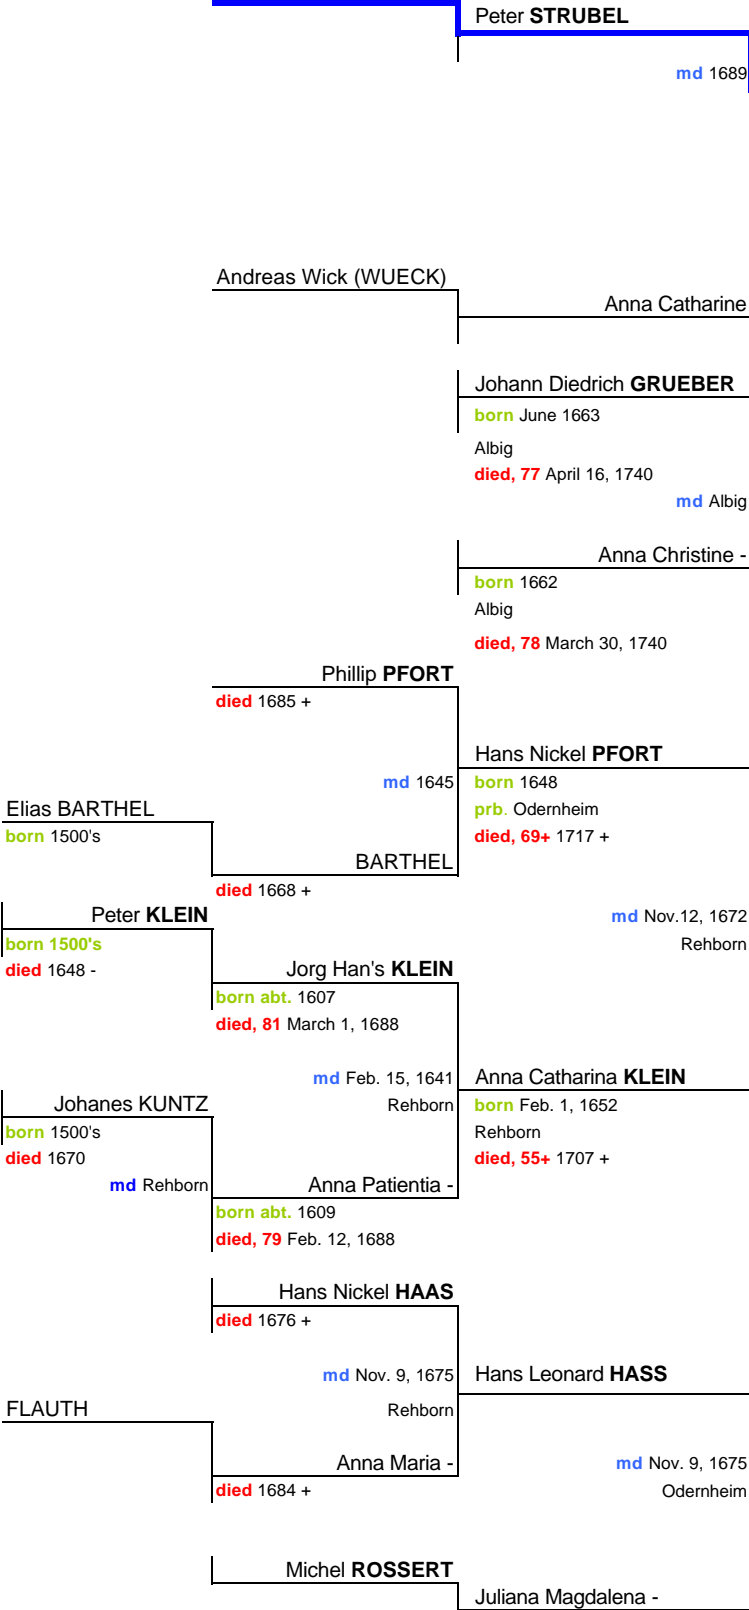

George ? STRUBEL

STRUBLE

compiled by: **Frederick Langford**
Pasadena, California
Printed by: **Robert M. Struble**
State College, Pennsylvania

1. Baby Oct. 22 1690
 2. **Andreas STRUBEL**
 born June 1693- Albig
 died, 45 March 8, 1738

3. Anna bptzd July 10, 1695
 4. Johann Georg bptzd Mar. 10, 1697
 5. Anna Maria bptzd May 1698

PLAGUE
1738-1739

Anna Margarete -
 born Jan. 16, 1695
 Albig
 died, 41+ 1736 +

1. Johann Dierich STRUBEL
 born May 15, 1714 - Albig
 died, 93 1807
 (Northumberland) Union Co. PA.

2. Peter born Nov. 20, 1716

3. Maria Katherine born Aug. 20, 1719

4. Heinrich born June 1721 d. 1738

5. Joachim born 1724

6. Johannes born 1725

7. George born 1724 d. 1738

8. Anna Margareta born 1729 d. 1739

Ann

1. Johann Leonard born Feb. 16, 1741; Odernheim
2. Johann H. Peter born Nov. 23, 1742; Odernheim
3. Maria Sabina born July 16, 1744; Odernheim
4. Johann Peter born Mar. 23, 1747; Odernheim
5. Daniel born Sept. 1749
6. Dietrich born 1752
7. Jacob born 1755
8. Adam born 1757
9. **Conrad STRUBLE**
 born Oct. 31, 1759 Newton N.J.
 died, 78 Feb. 19, 1837 - Pontius Cemetery, PA.
10. John born 1763
11. George born 1766
12. Pegga