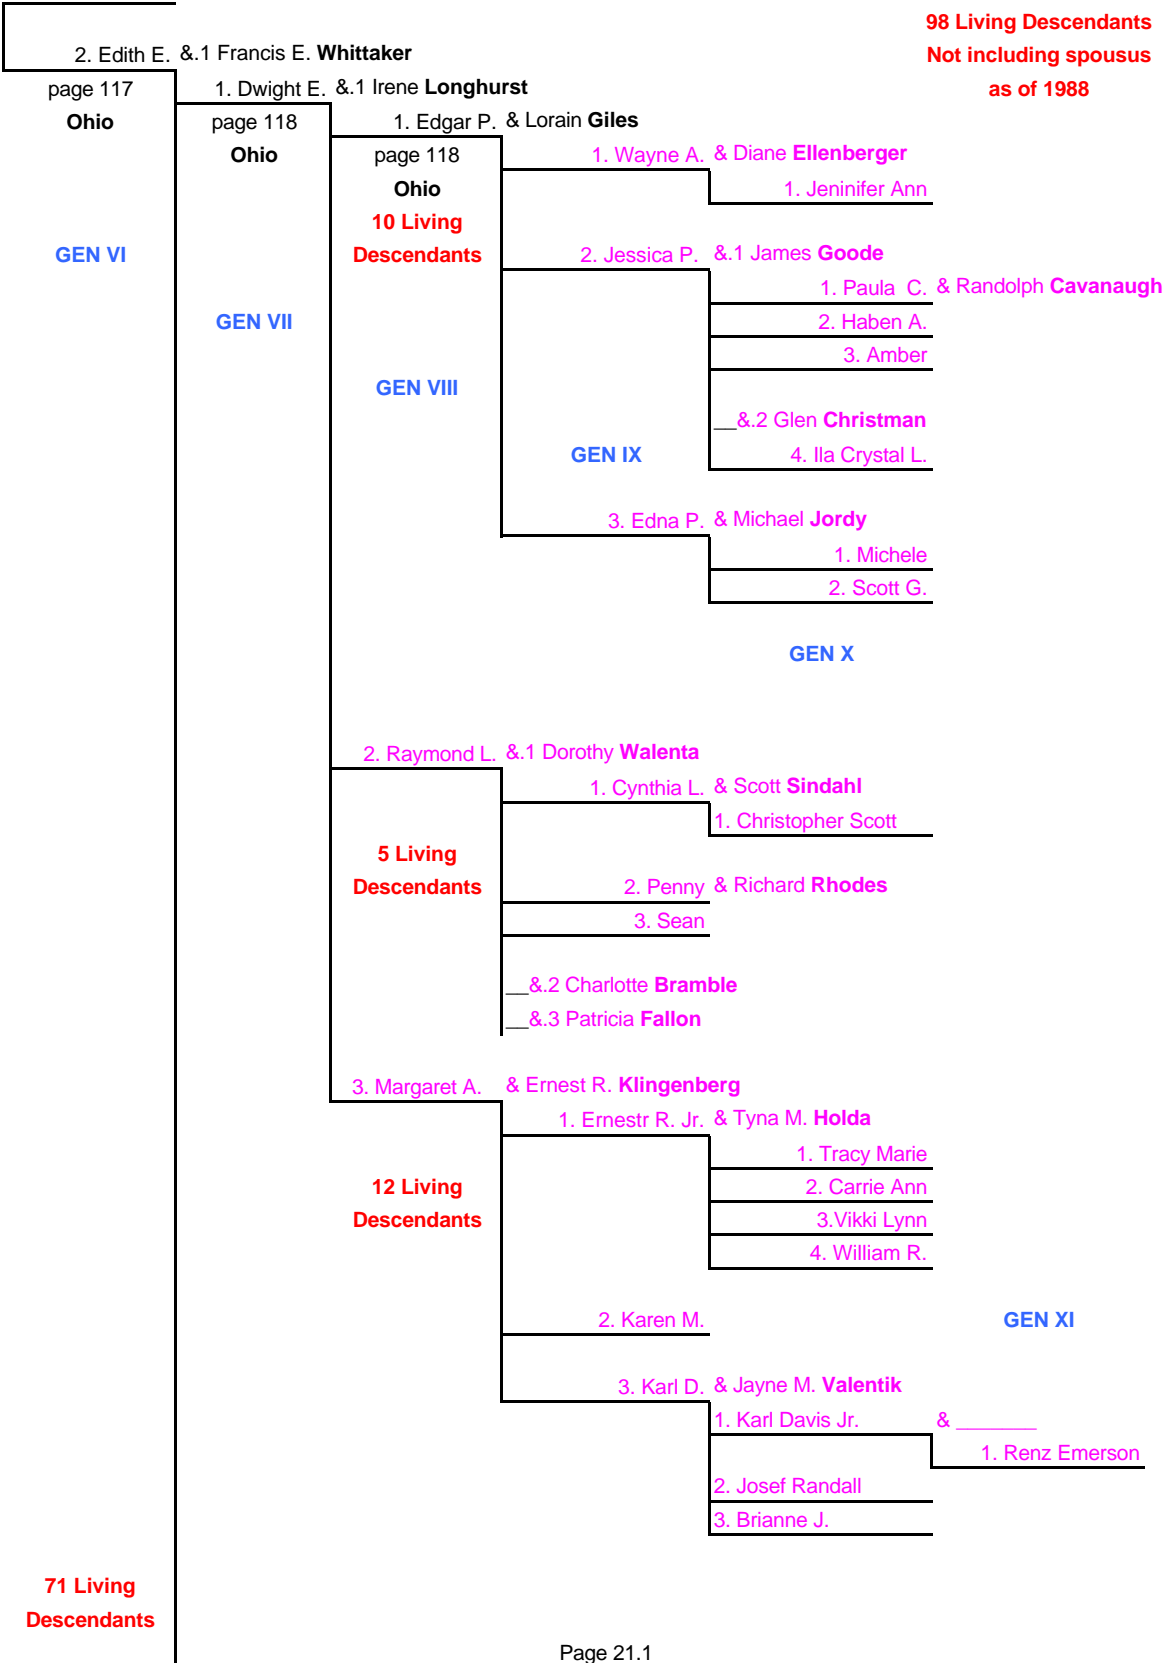

Edith E. SHECKLER Whittaker

98 Living Descendants
Not including spouses
as of 1988

71 Living Descendants

Edith E. SHECKLER Whittaker

2. Alma E. & Carl F. Dickason

1. Richard C. & 1 Beulah A, Caldwell

Ohio

1. Edith A. & 1 William Quarterman

Michigan

& 2 Alva E. Berry

1. Dawn A.

& Kent T. Fuller

Michigan

1. Katie Lynn

Utah

2. Roger D. & Patricia _____