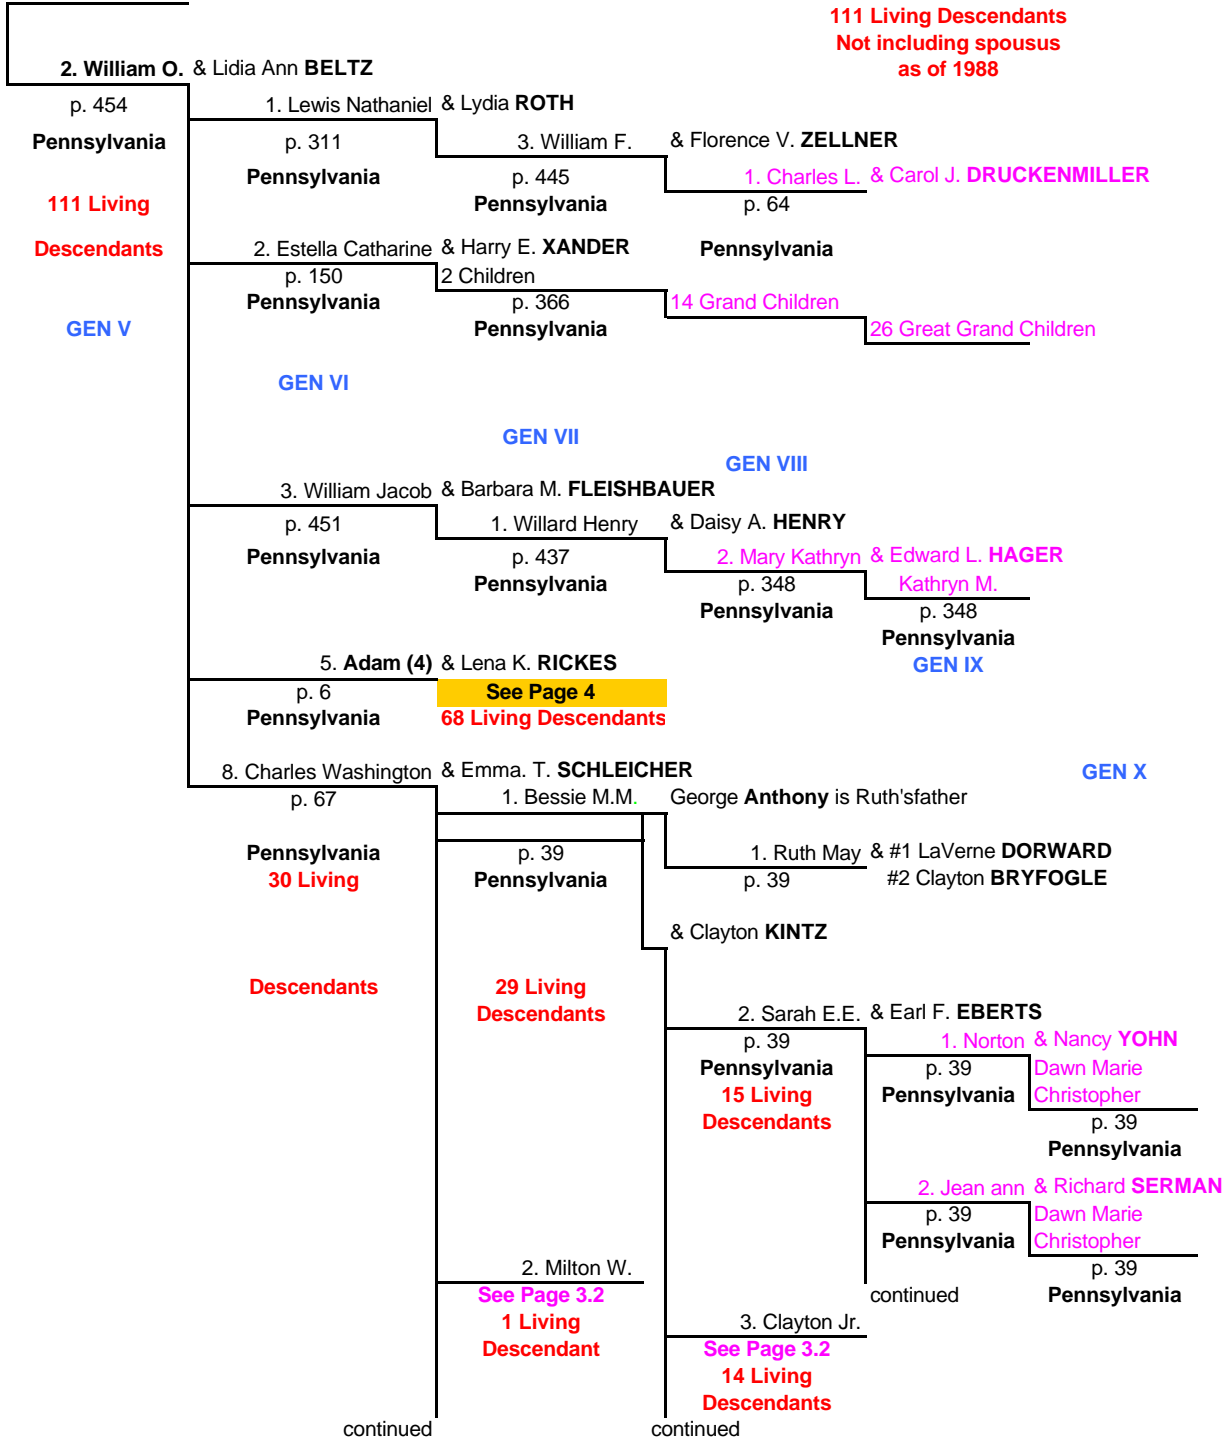

See Page 1

Friedrich

William O. Sheckler

**111 Living Descendants
Not including spouses
as of 1988**

William O. Sheckler - continued

2. Milton W.
1 Living descendant

GEN VI

3. Clayton Jr.
14 Living descendants

GEN VII

2. Sarah E.E - -continued.
9 Living descendants

3. Joan Marie & Michael P. **KRAMER**

p. 39
Pennsylvania David Paul
Jennifer Ann

p. 39

Pennsylvania

4. Robert J. & Erica R. **GOLLATZ**

p. 39

Pennsylvania

5. Earl.F. & Pat **BARNA**

p. 39

Pennsylvania

Milissa

p. 39

Pennsylvania

6. Edward C. & Debra **MERKLI**

Pennsylvania

James

Sharon

4. Doris M. & Lester **GRAVER**

p. 39

Pennsylvania

Terry

Bonnie